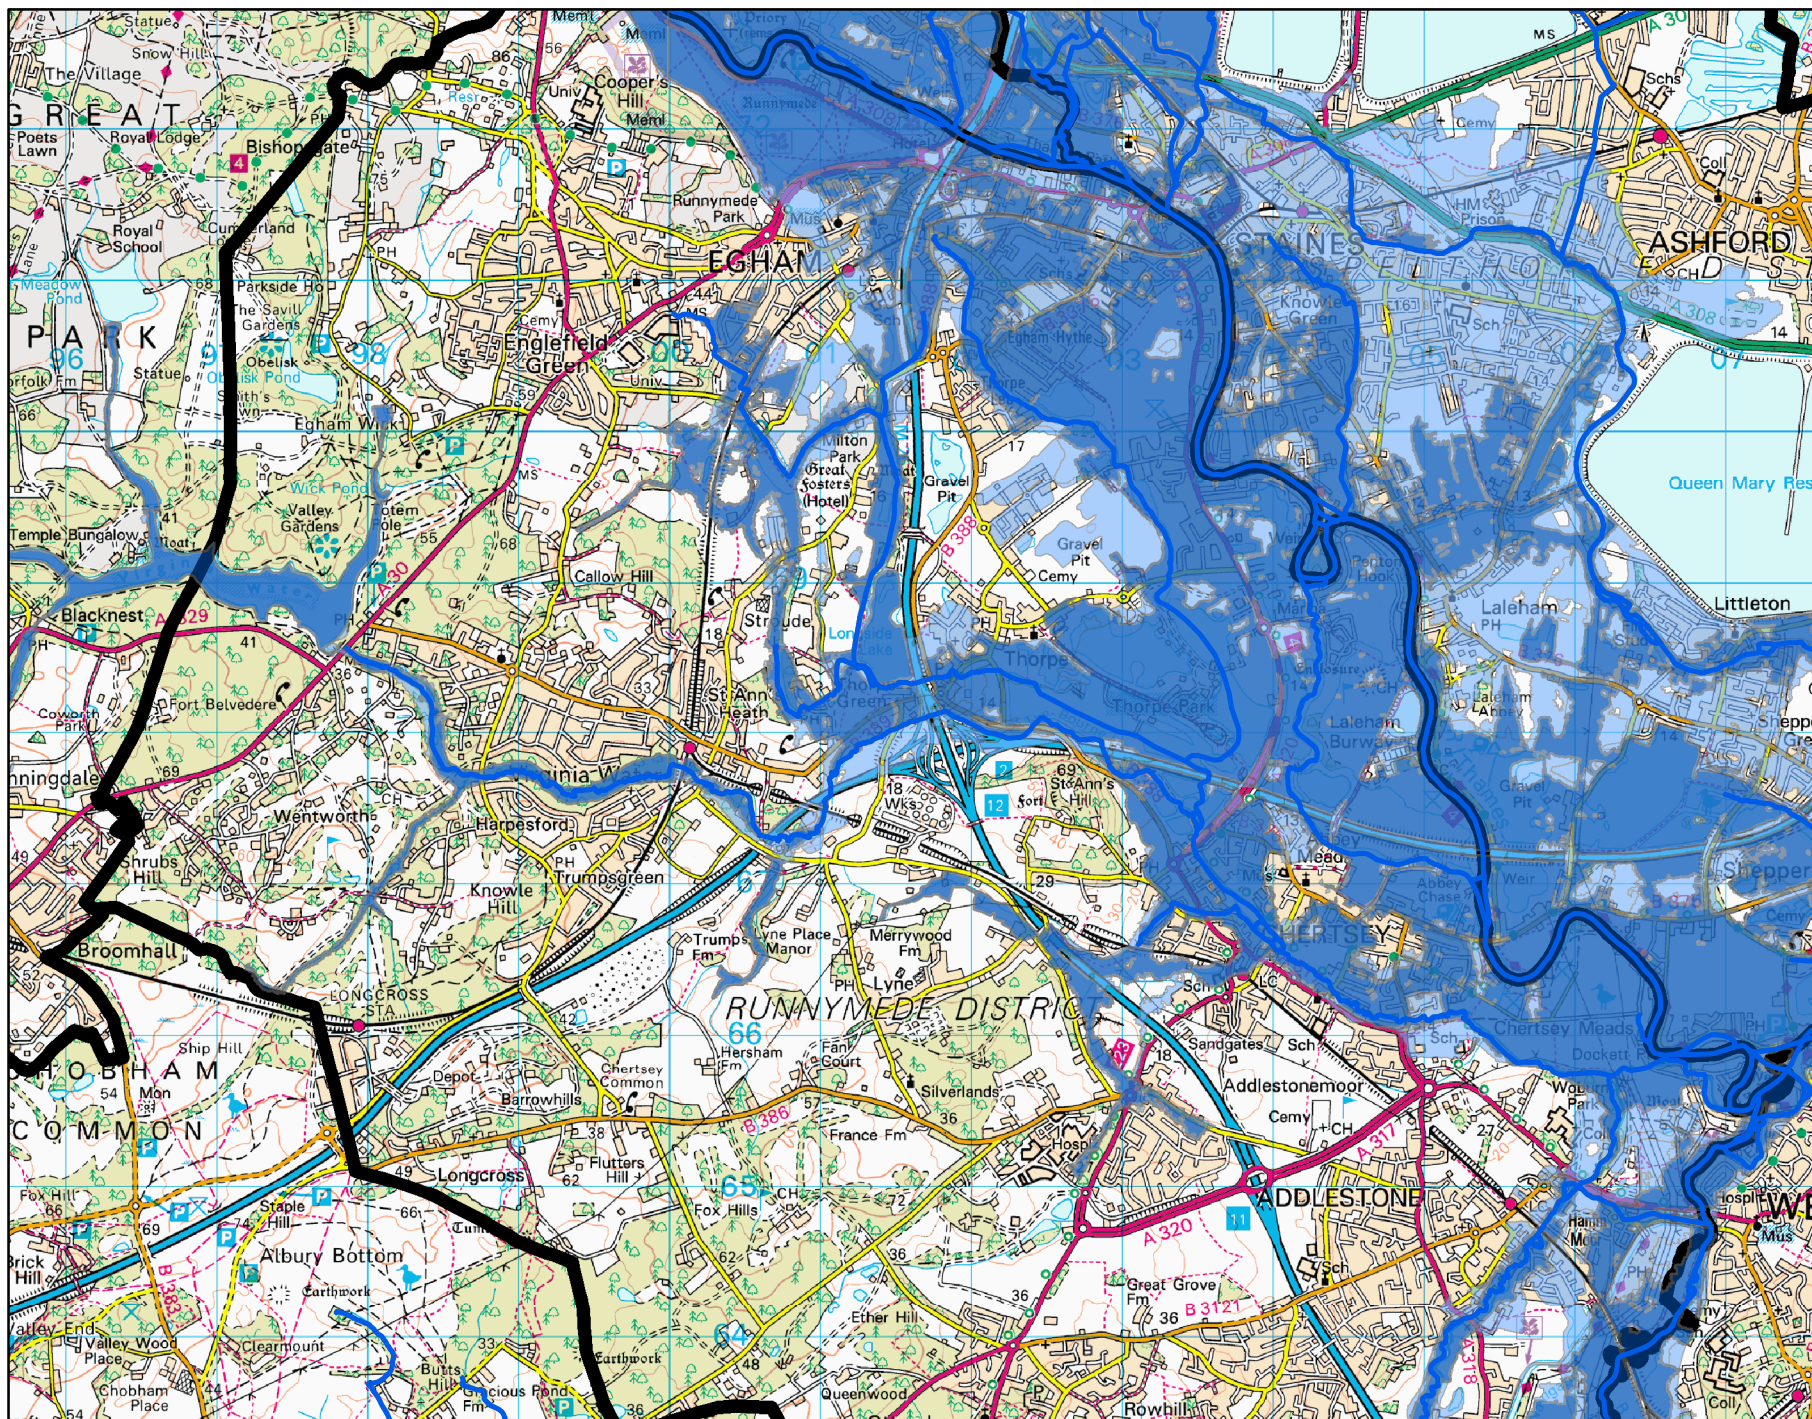

# Flood Map Runnymede Borough Council Area

© Crown copyright 2011.  
All rights reserved.  
Licence number  
100026380

## Key

-  Main River
-  Flood Zone 3 (1 in 100 year outline)
-  Runnymede BC Boundary
-  Flood Zone 2 (1 in 1000 year outline)

0.12525 0.5 Miles